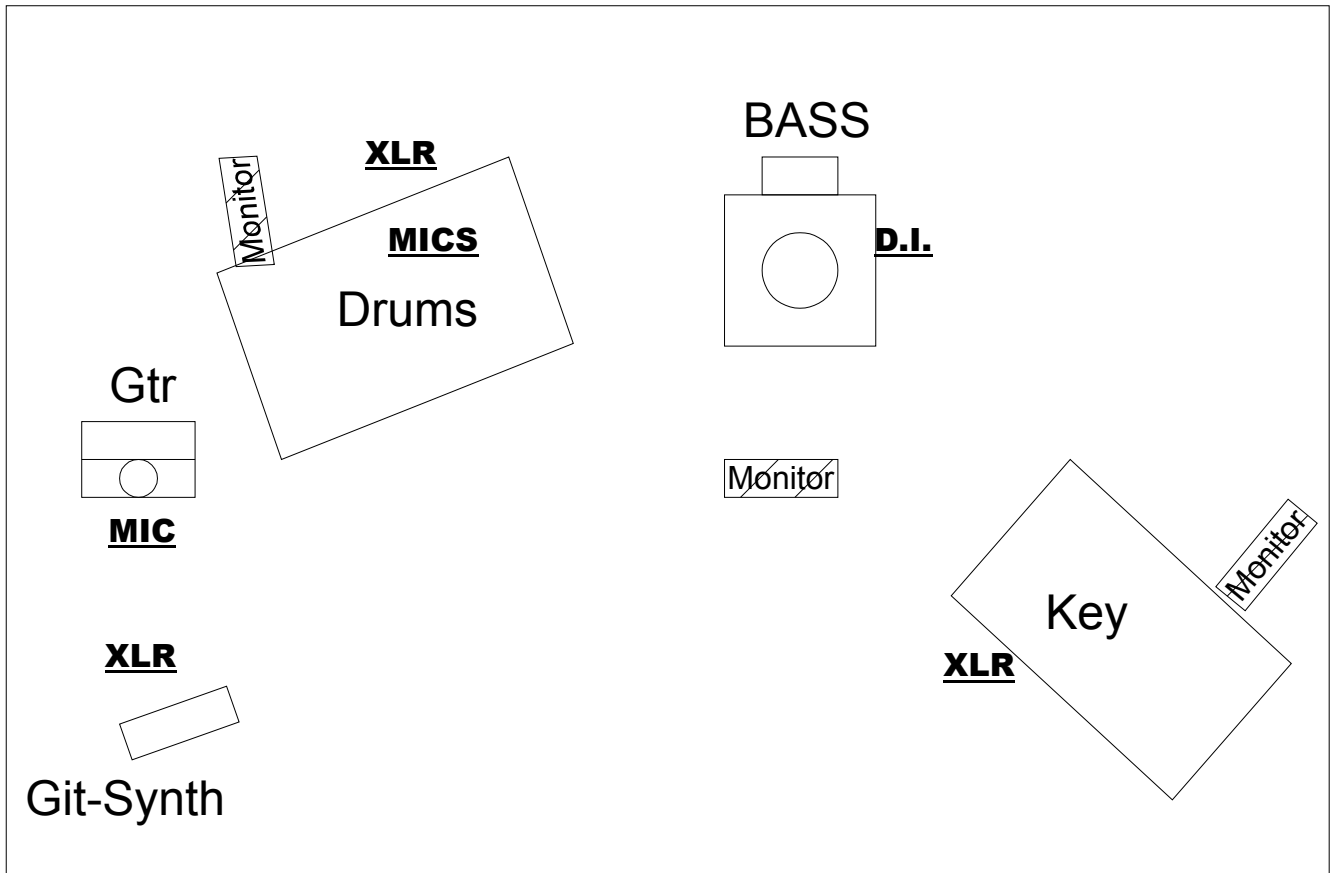

Dub Spencer & Trance Hill

Technical Rider 9.2021

- | | |
|-----------------|------------------------------------|
| 1 Bd | beta 52 or sim |
| 2 Sn top | sm57 or sim |
| 3 Sn bottom | sm57 or sim |
| 4 HH | sm81 or sim |
| 5 Timbale | sm57 or sim Gate, very long Reverb |
| 6 Rt | e604 or sim |
| 7 Ft | e604 or sim |
| 8 OH L | sm81 or sim +48V |
| 9 OH R | sm81 or sim +48V |
| 10 Bass | D.I. external! |
| 11 Git | sm57 or sim |
| 12 Git-Synth | XLR +48V |
| 13 Key | D.I. +48V |
| 14 Voc Drums | own, no stand needed |
| 15-18 Fx Return | only when Umberto Echo on the Desk |

No Drum Riser!

FoH desk	24 channels, 6 Aux, in very small clubs we need at least 6 channels
PA	enough and high quality
Monitoring	3 wedges
Lights	as good as possible

Technical contact Markus Meier ++41 76 433 21 53 or markusmeier75@bluewin.ch