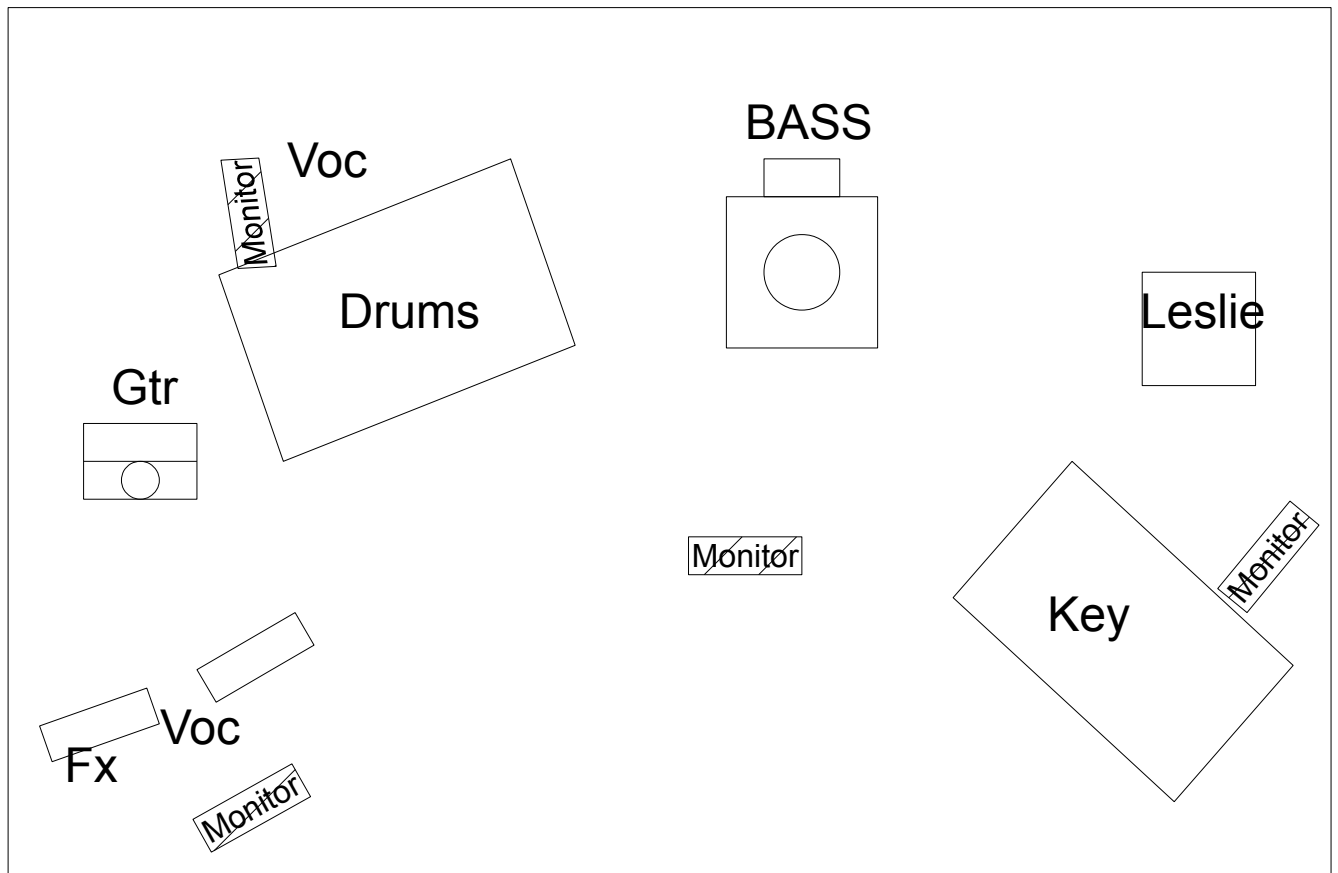

Dub Spencer & Trance Hill

Technical Rider 5.2019

- | | |
|------------------|------------------------------------|
| 1 Bd | sm91 / beta 52 or sim |
| 2 Sn top | sm57 or sim |
| 3 Sn bottom | sm57 or sim |
| 4 HH | sm81 or sim |
| 5 Timbale | sm57 or sim Gate, very long Reverb |
| 6 Rt | e604 or sim |
| 7 Ft | e604 or sim |
| 8 OH L | sm81 or sim |
| 9 OH R | sm81 or sim |
| 10 Bass | D.I. external! |
| 11 Git | sm57 or sim |
| 12 Key | D.I. |
| 13 Leslie top L | sm58 (wind) |
| 14 Leslie top R | sm58 (wind) |
| 15 Leslie bottom | sm58 (wind) |
| 16 Voc Git | own, clip needed |
| 17 Voc Git Fx | XLR |
| 18 Voc Drums | own, no stand needed |
| 19-22 FX-Return | |

No Drum Riser!

FoH desk 24 channels, 6 Aux, in very small clubs we need at least 6 channels
 PA enough and high quality
 Monitoring 4 wedges
 Lights as good as possible

Technical contact Markus Meier ++41 76 433 21 53 or markusmeier75@bluewin.ch